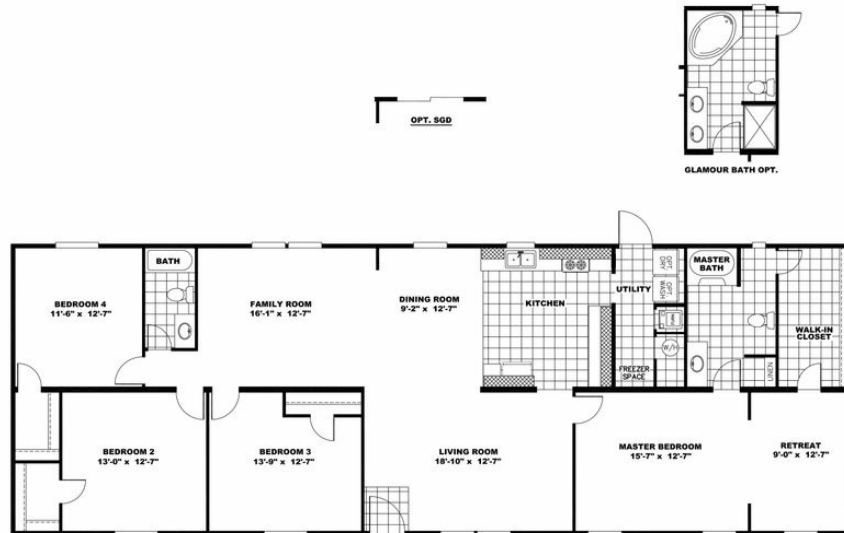

The Sweet Retreat

The Sweet Retreat Model number: 29NOW28764DH18

4 beds • 2 baths • 2128 sq.ft. • 28' width • 76' depth

Our home building facilities invest in continuous product and process improvements. Plans, dimensions, features, materials, specifications and availability are subject to change without notice or obligation. Renderings and floor plans are representative likenesses of our homes and may differ from the actual homes. We invite you to tour a Home Center near you and inspect the highest value in quality housing available or call (910) 739-6123 to speak with a Home Consultant. Copyright 2017, CMH. All rights reserved.

Model #: NOW28764D
Drawing #: 29M143

The Sweet Retreat Model number: 29NOW28764DH18

4 beds • 2 baths • 2128 sq.ft. • 28' width • 76' depth

Our home building facilities invest in continuous product and process improvements. Plans, dimensions, features, materials, specifications and availability are subject to change without notice or obligation. Renderings and floor plans are representative likenesses of our homes and may differ from the actual homes. We invite you to tour a Home Center near you and inspect the highest value in quality housing available or call (910) 739-6123 to speak with a Home Consultant. Copyright 2017, CMH. All rights reserved.