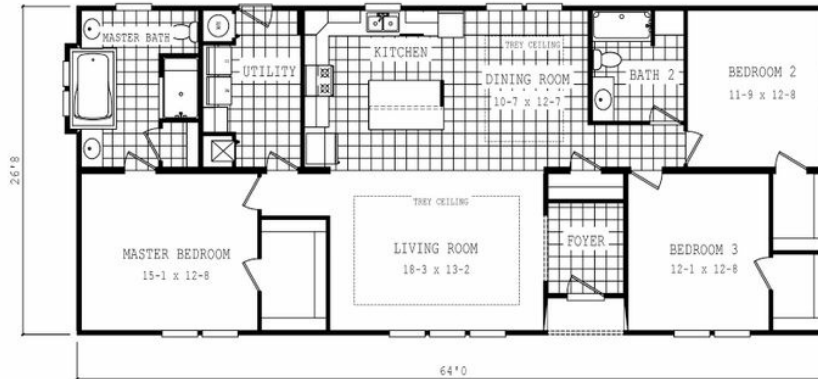

The Betty

The Betty Model number: 58FRE28643CH17

3 beds • 2 baths • 1792 sq.ft. • 28' width • 64' depth

Our home building facilities invest in continuous product and process improvements. Plans, dimensions, features, materials, specifications and availability are subject to change without notice or obligation. Renderings and floor plans are representative likenesses of our homes and may differ from the actual homes. We invite you to tour a Home Center near you and inspect the highest value in quality housing available or call (910) 739-6123 to speak with a Home Consultant. Copyright 2017, CMH. All rights reserved.

The Betty Model number: 58FRE28643CH17

3 beds • 2 baths • 1792 sq.ft. • 28' width • 64' depth

Our home building facilities invest in continuous product and process improvements. Plans, dimensions, features, materials, specifications and availability are subject to change without notice or obligation. Renderings and floor plans are representative likenesses of our homes and may differ from the actual homes. We invite you to tour a Home Center near you and inspect the highest value in quality housing available or call (910) 739-6123 to speak with a Home Consultant. Copyright 2017, CMH. All rights reserved.