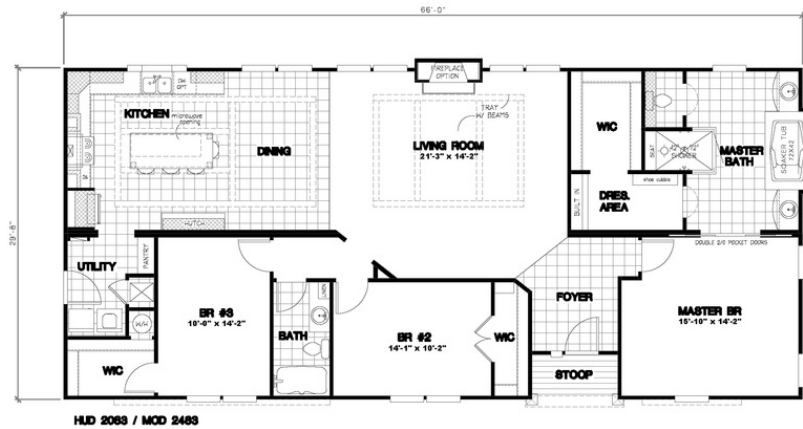

The Sanibel

Model number: 58FRE32663EM18

3 beds • 2 baths • 2112 sq.ft. • 32' width • 66' depth

Our home building facilities invest in continuous product and process improvements. Plans, dimensions, features, materials, specifications and availability are subject to change without notice or obligation. Renderings and floor plans are representative likenesses of our homes and may differ from the actual homes. We invite you to tour a Home Center near you and inspect the highest value in quality housing available or call (910) 739-6123 to speak with a Home Consultant. Copyright 2017, CMH. All rights reserved.

<https://www.claytonlumberton.com>

CLAYTON HOMES- LUMBERTON

6684 HIGHWAY 41 NORTH
LUMBERTON, NC 28358

Monday - Thursday: 9am to 6pm
Friday: 9am to 6pm
Saturday: 9am to 5pm
Sunday: Closed

(910) 739-6123